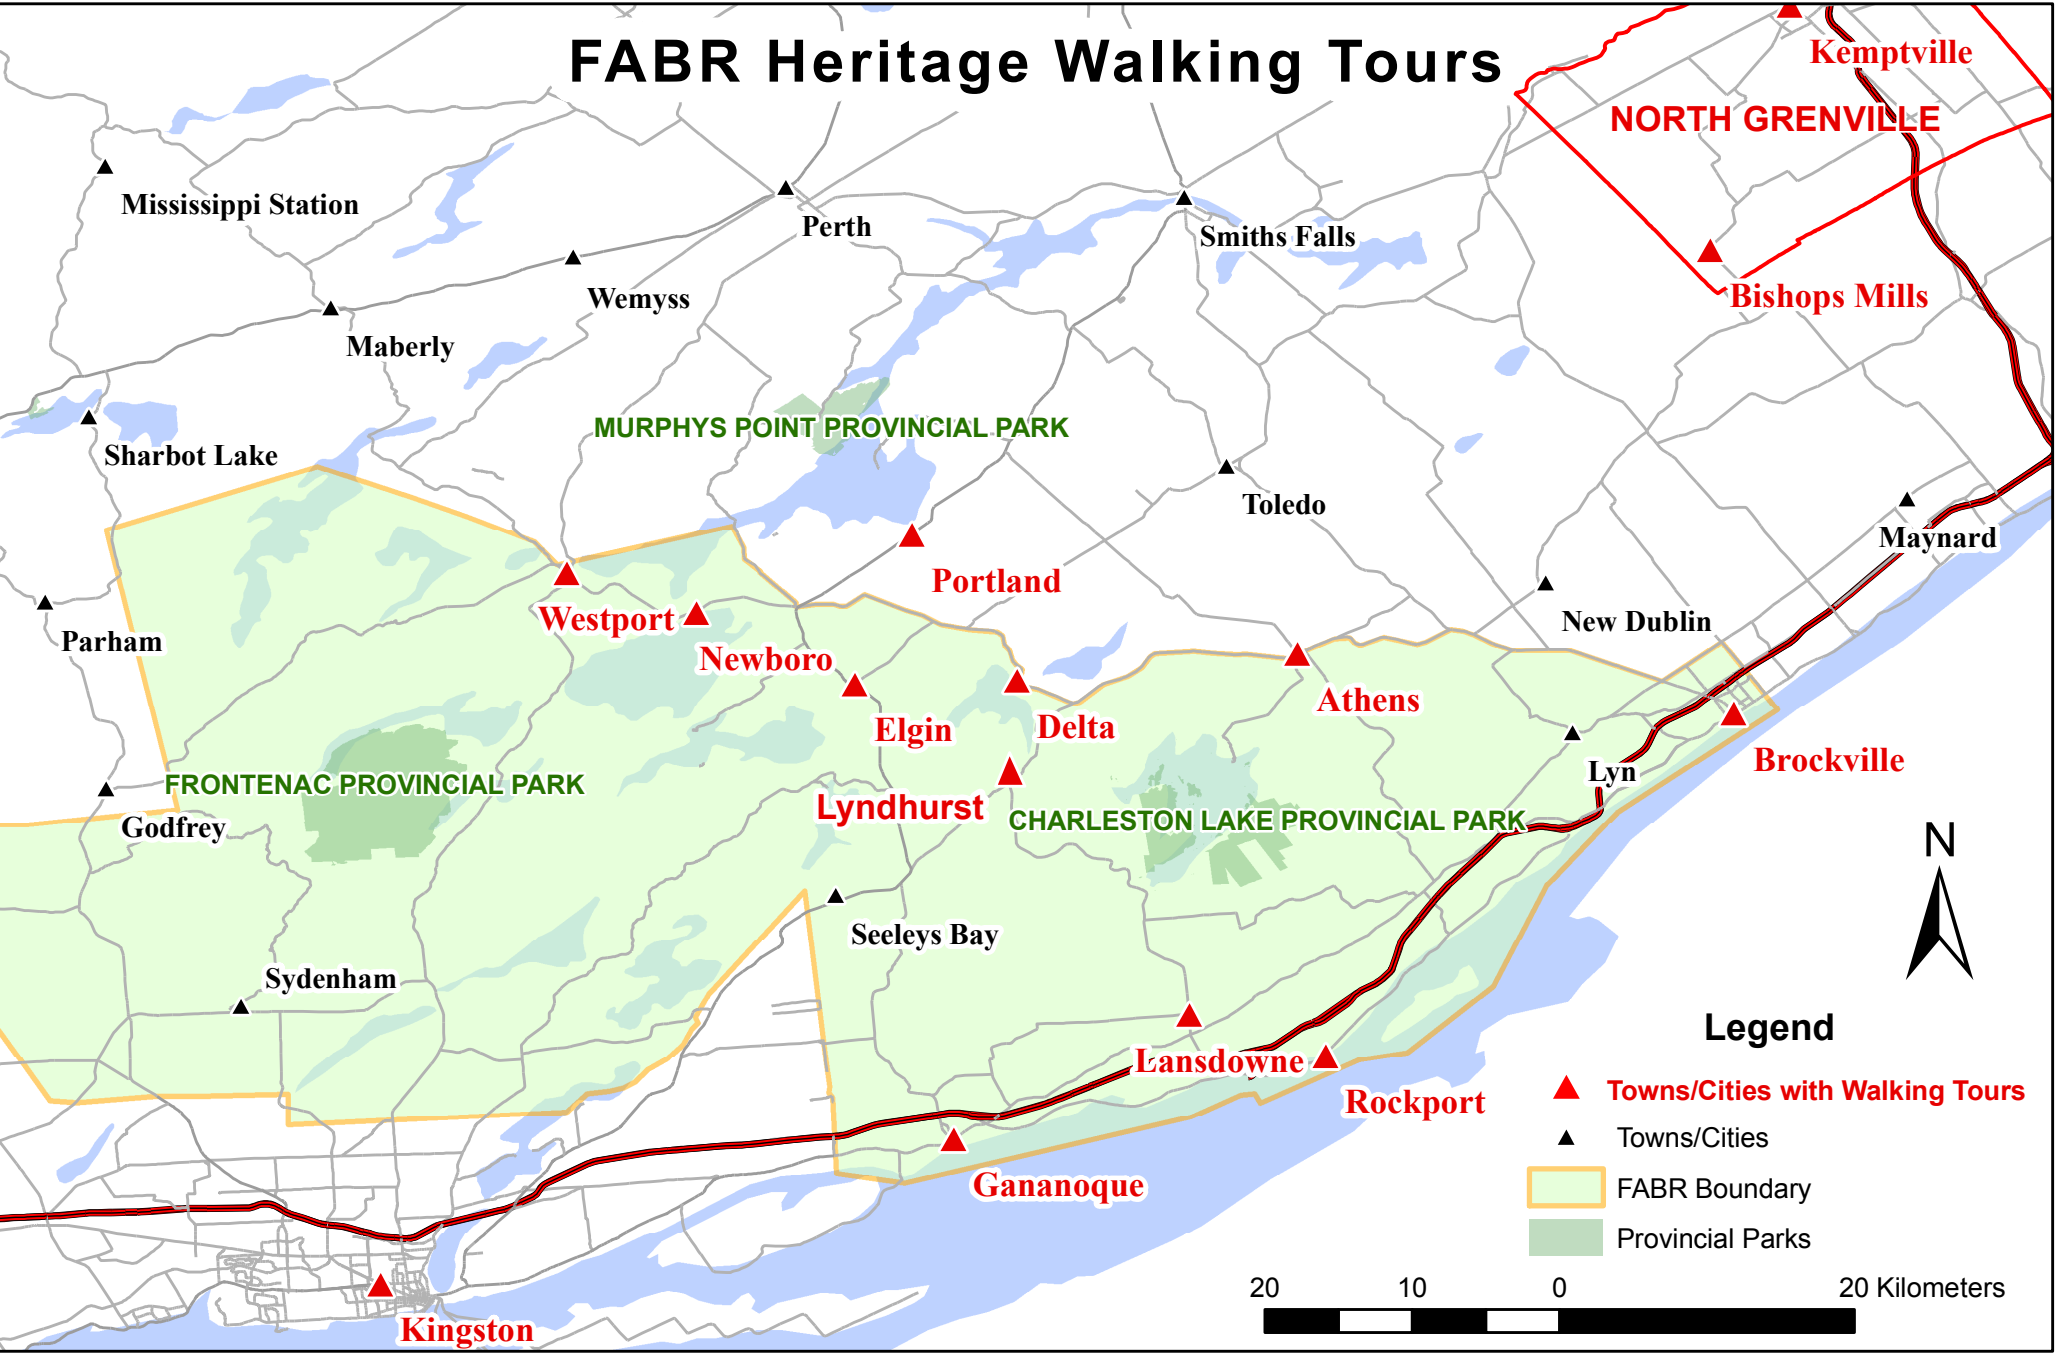

FABR Heritage Walking Tours

Legend

- ▲ Towns/Cities with Walking Tours
- ▲ Towns/Cities
- Orange Outline FABR Boundary
- Green Shaded Area Provincial Parks